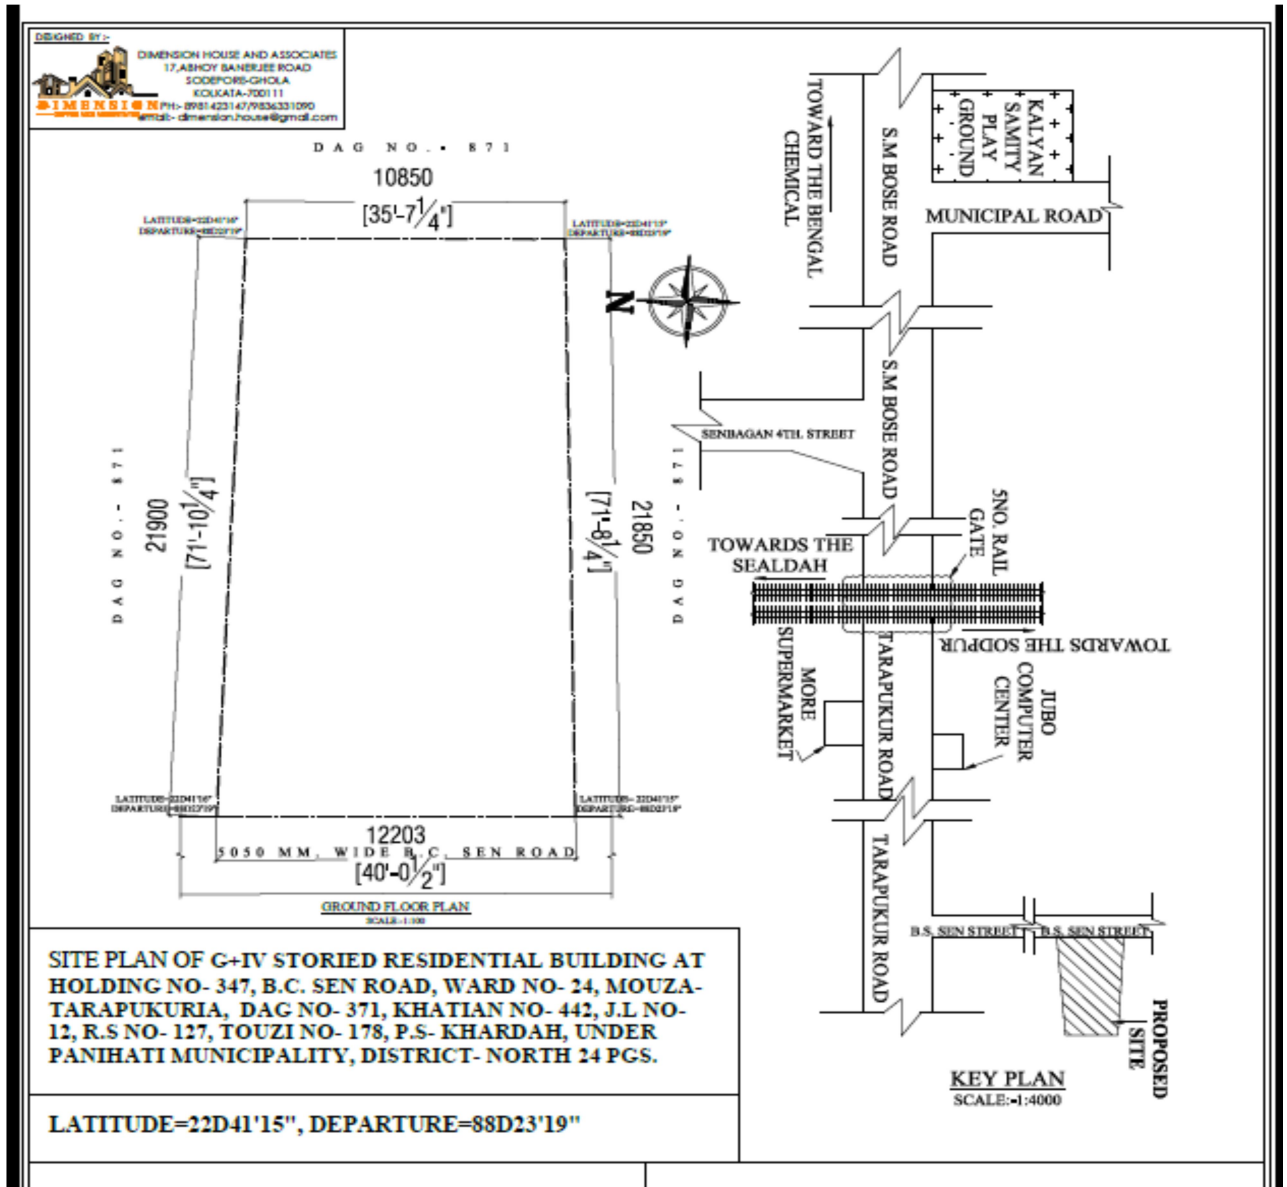

# BASU CONSTRUCTION

174, Rabindra Nagar, Bonhoogly Govt. Colony, Kolkata – 700108

Latitude: 22D41'15"

Departure: 88D23'19" (Longitude)

BASU CONSTRUCTION  
 Chhabi Basu  
 Proprietor